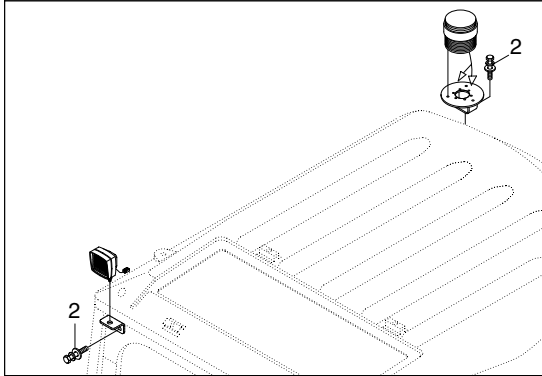

GROUP 3 ELECTRIC SYSTEM

1. ELECTRIC COMPONENTS MOUNTING 1

Cabin top

Washer tank

Canopy top

Travel buzzer

R27Z98CM03

· Tightening torque

Item	Size	kgf · m	lbf · ft
1	M6×1.0	1.05±0.2	7.6±1.45
2	M8×1.25	2.5±0.5	18.1±3.6

Item	Size	kgf · m	lbf · ft
3	M10×1.5	6.9±1.4	49.9±10.1