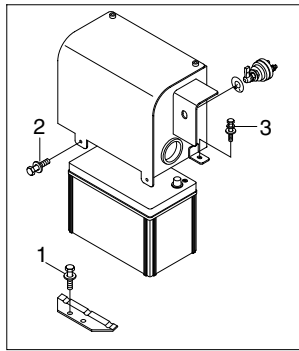

GROUP 3 ELECTRIC SYSTEM

1. ELECTRIC COMPONENTS MOUNTING 1

Cabin top

Washer tank

Canopy top

Travel buzzer

R27Z98CM03

· Tightening torque

Item	Size	kgf · m	lbf · ft
1	M6×1.0	1.05±0.2	7.6±1.45
2	M8×1.25	2.5±0.5	18.1±3.6

Item	Size	kgf · m	lbf · ft
3	M10×1.5	6.9±1.4	49.9±10.1