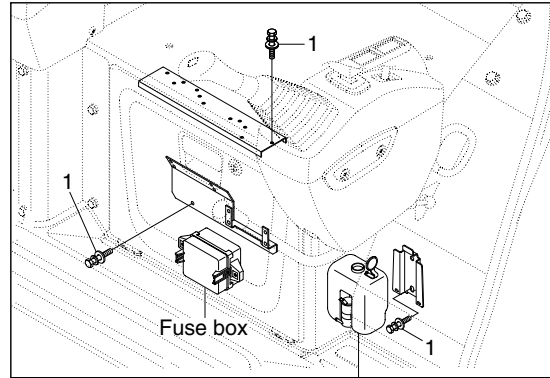

GROUP 3 ELECTRIC SYSTEM

1. ELECTRIC COMPONENTS MOUNTING 1

Cabin top

Washer tank

Canopy top

Travel buzzer

R27Z98CM03

· Tightening torque

Item	Size	kgf · m	lbf · ft
1	M6×1.0	1.05±0.2	7.6±1.45
2	M8×1.25	2.5±0.5	18.1±3.6

Item	Size	kgf · m	lbf · ft
3	M10×1.5	6.9±1.4	49.9±10.1