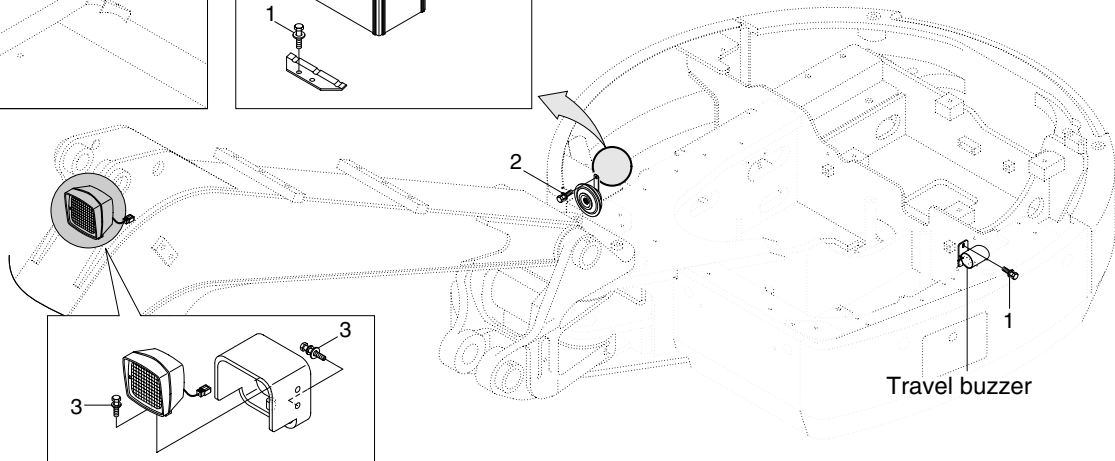

GROUP 3 ELECTRIC SYSTEM

1. ELECTRIC COMPONENTS MOUNTING 1

Cabin top

Washer tank

Canopy top

Travel buzzer

R27Z98CM03

· Tightening torque

Item	Size	kgf · m	lbf · ft
1	M6×1.0	1.05±0.2	7.6±1.45
2	M8×1.25	2.5±0.5	18.1±3.6

Item	Size	kgf · m	lbf · ft
3	M10×1.5	6.9±1.4	49.9±10.1