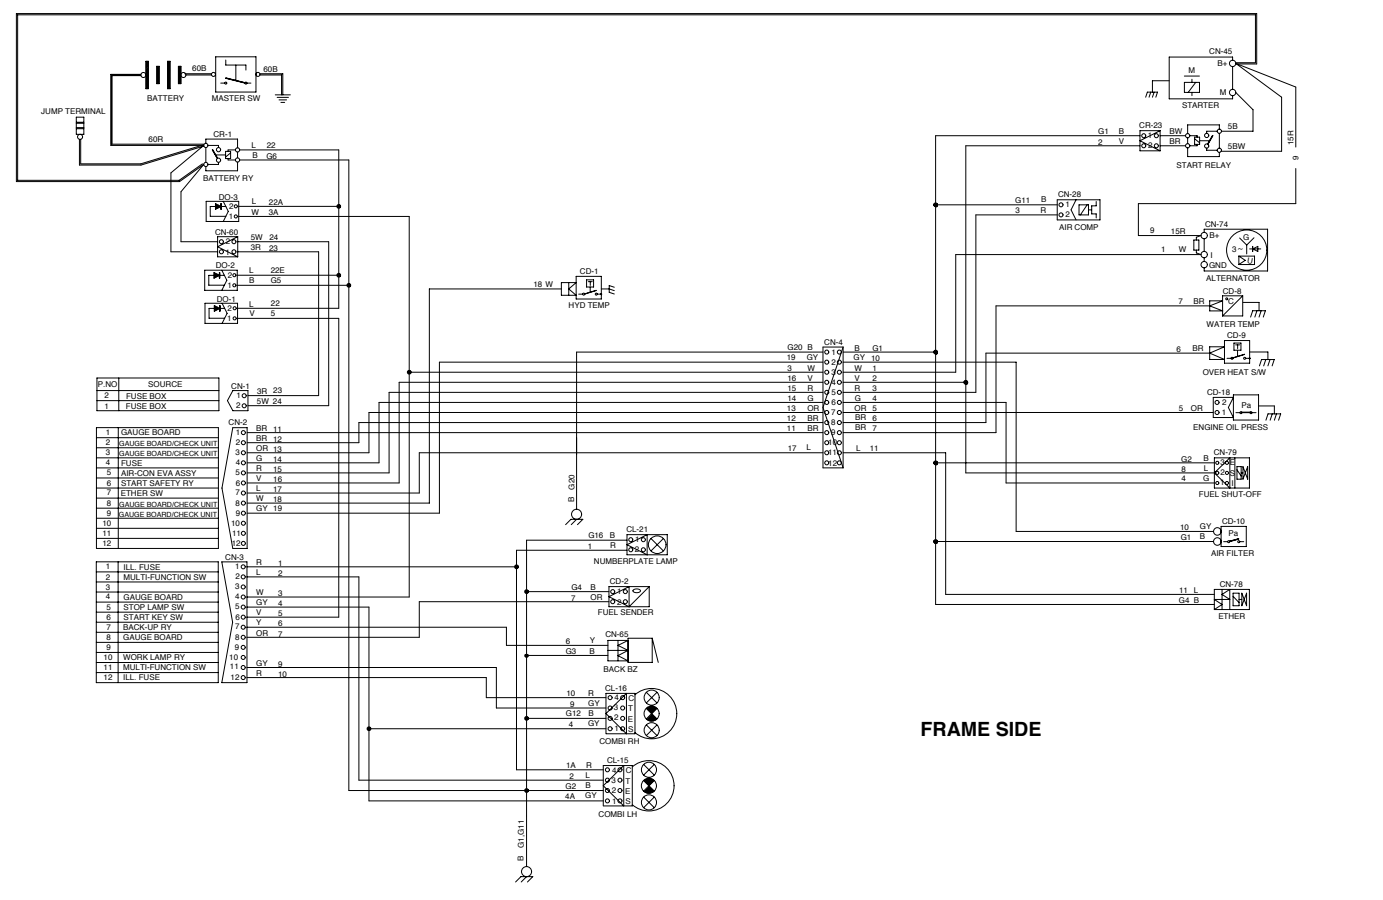

CAB SIDE

EMERGENCY STEERING(OPT)

FRONT SIDE

TRANSMISSION HARNESS

FRAME SIDE

GAUGE SIDE