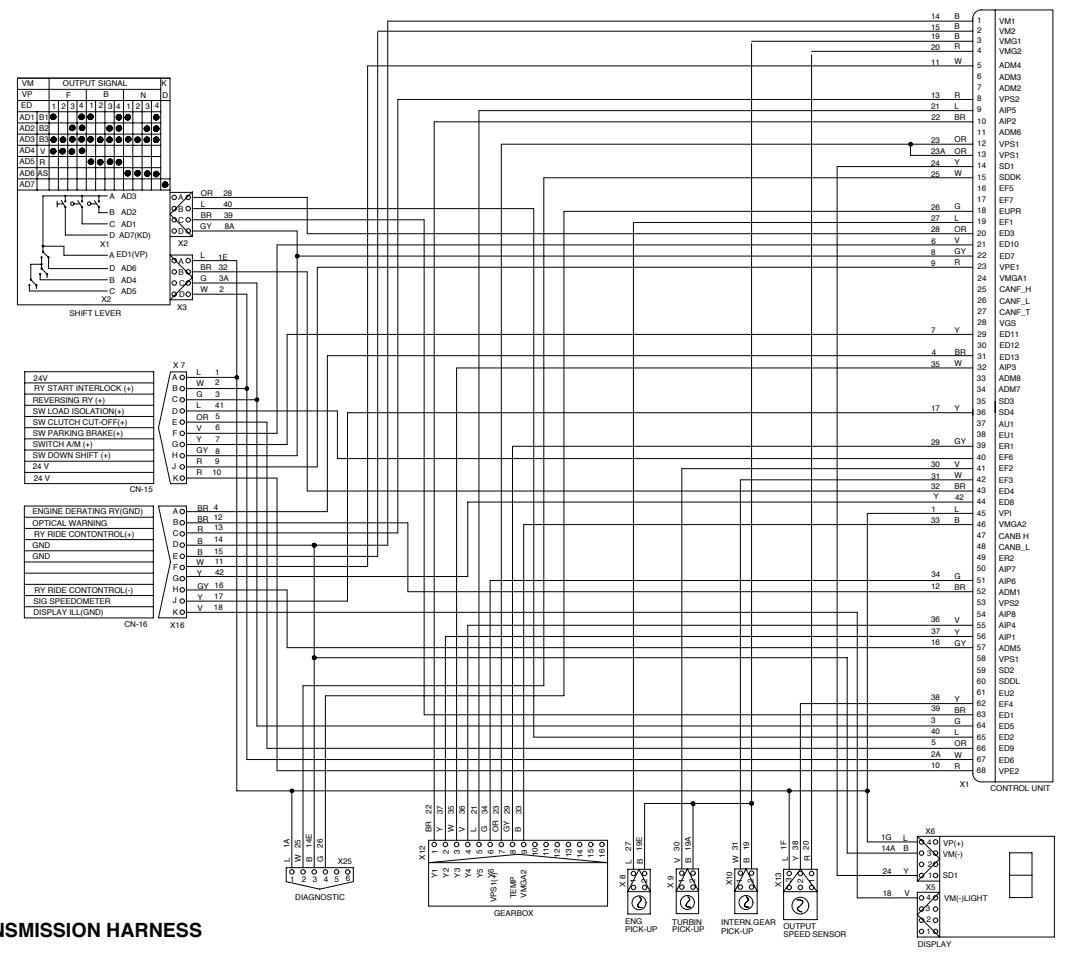

CAB SIDE

EMERGENCY STEERING(OPT)

FRONT SIDE

TRANSMISSION HARNESS

FRAME SIDE

GAUGE SIDE