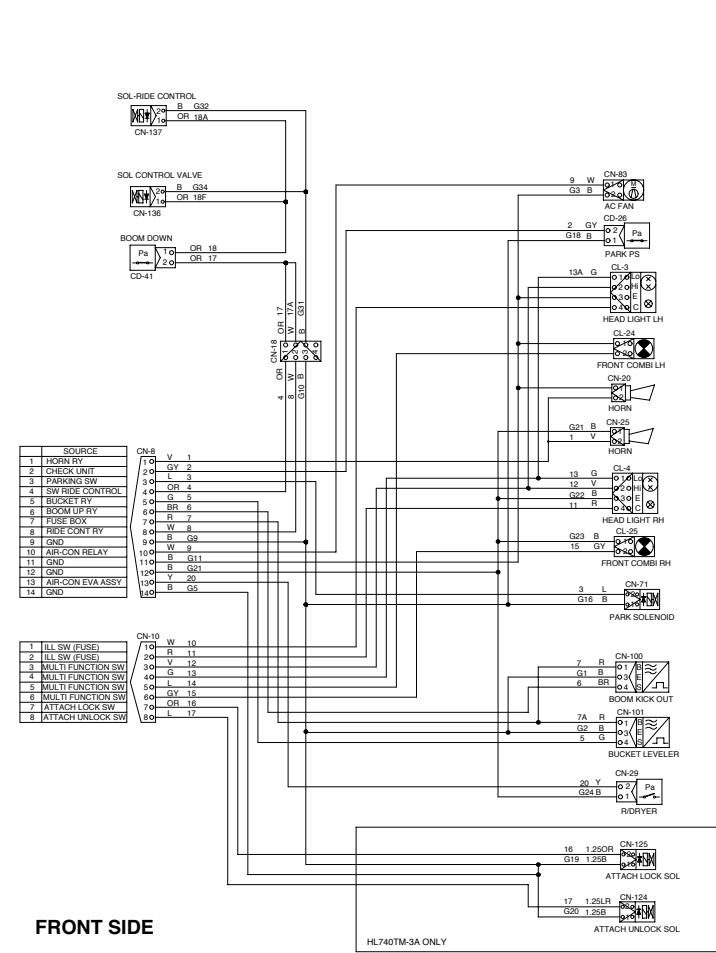

CAB SIDE

EMERGENCY STEERING(OPT)

FRONT SIDE

TRANSMISSION HARNESS

FRAME SIDE

GAUGE SIDE